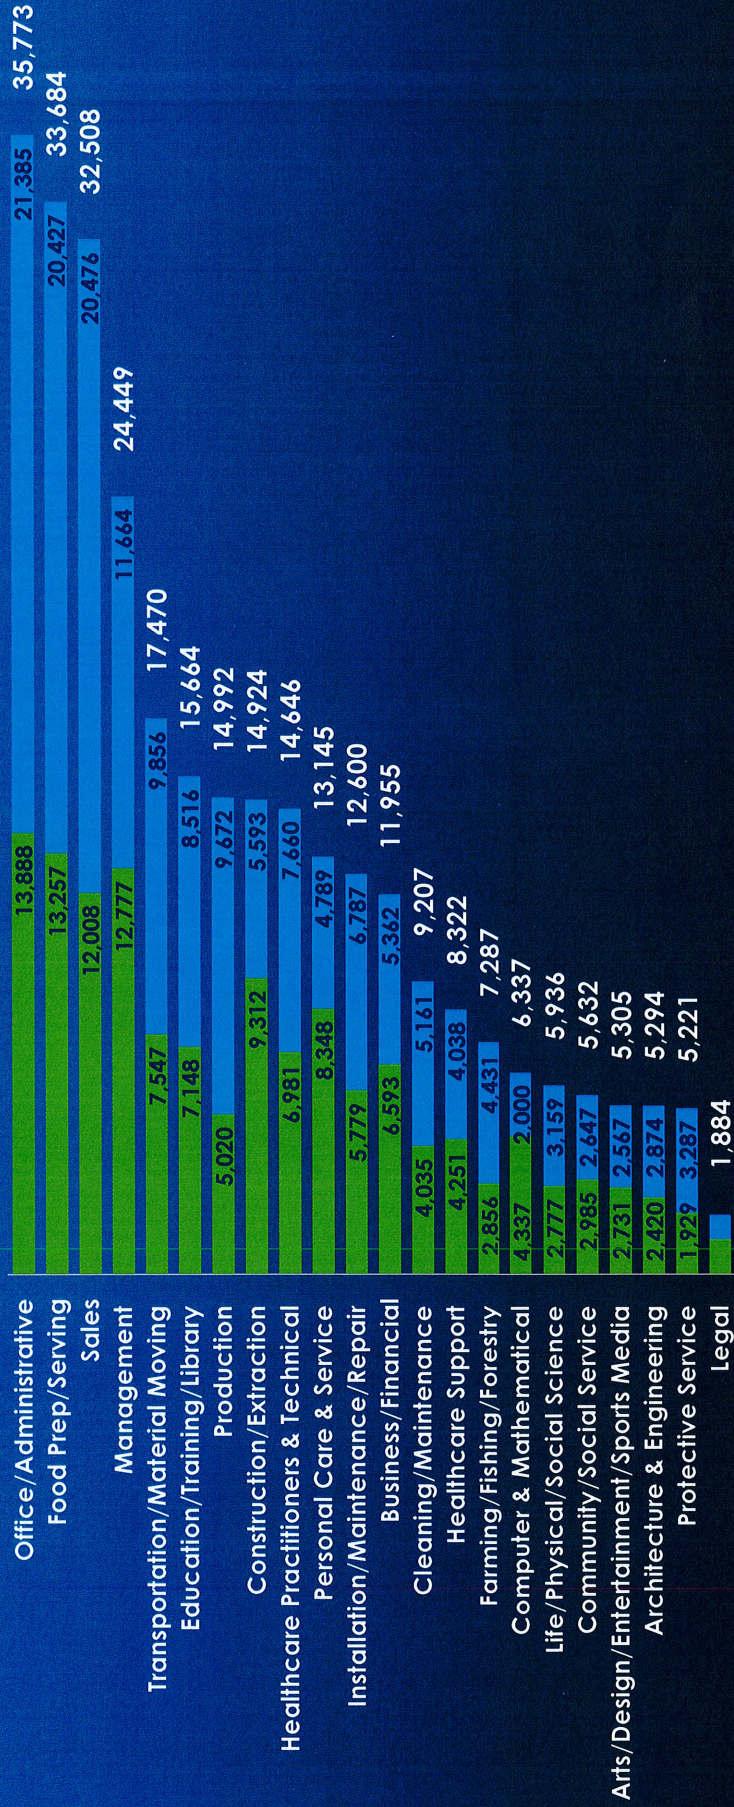

Occupations in Idaho: 2014 – 2024

Projected Openings Due to Growth and Replacements

Source: Idaho Department of Labor and the U.S. Bureau of Labor Statistics

Occupations in Idaho: 2014 – 2024

Projected Annual Growth Rates