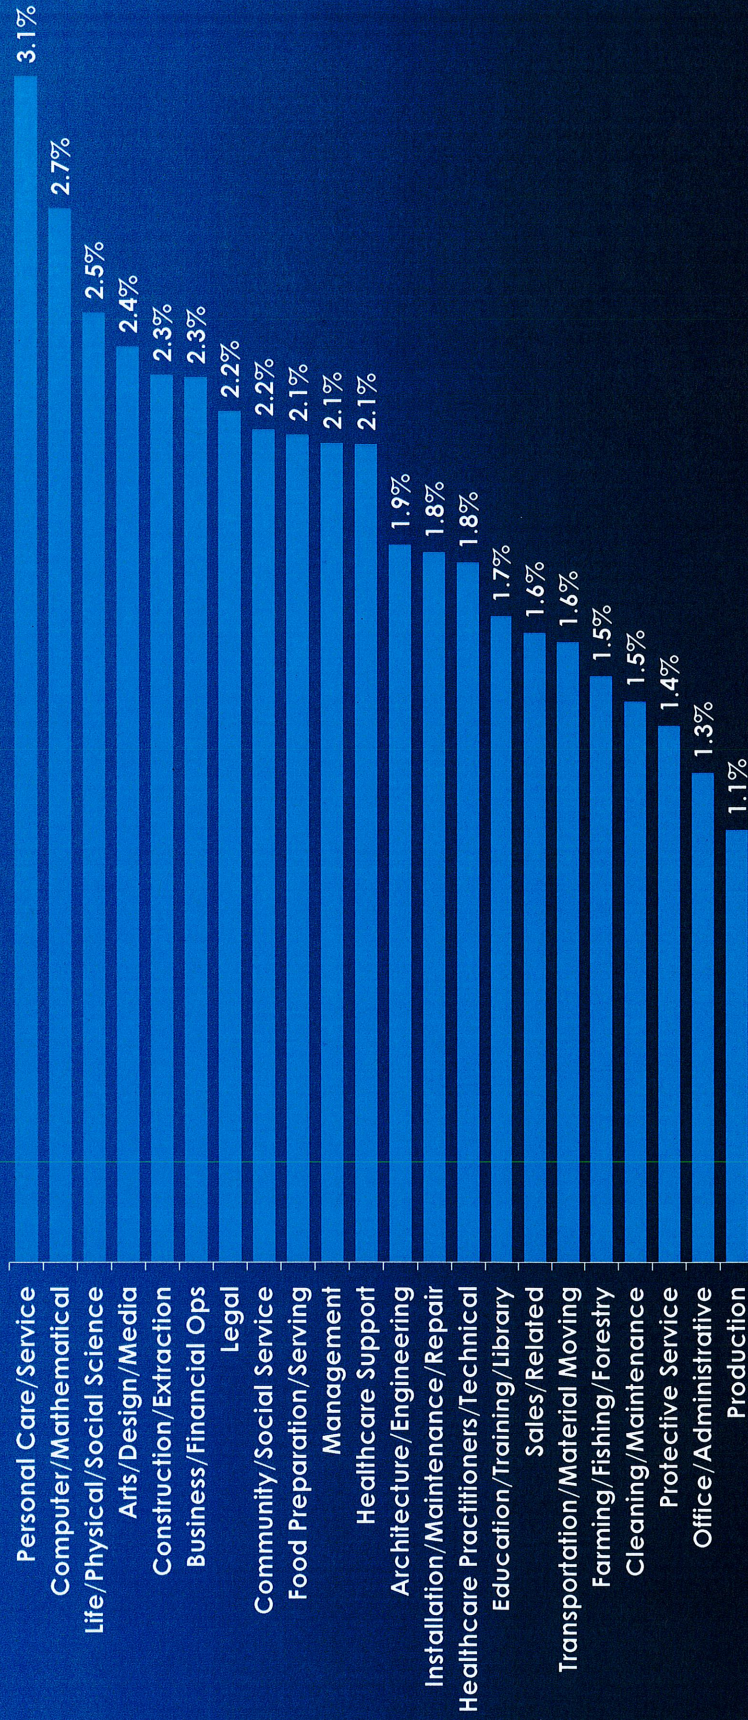

Occupations in Idaho: 2014 – 2024

Projected Openings Due to Growth and Replacements

Source: Idaho Department of Labor and the U.S. Bureau of Labor Statistics

Occupations in Idaho: 2014 – 2024

Projected Annual Growth Rates